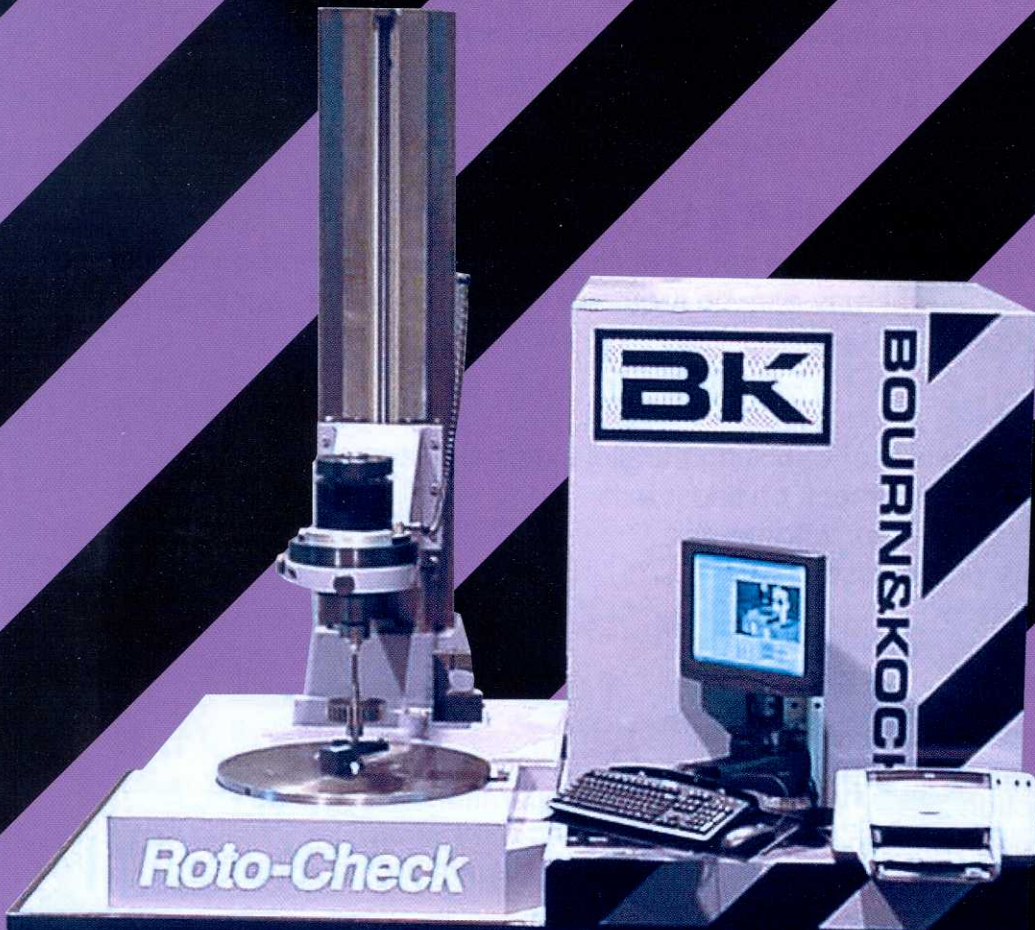

Roto-Check Gear Inspection System

BOURN&KOCH

Roto-Check

Roto-Check 30" Retrofit

Window Screen

New or Remanufacture/Retrofit of your M&M, ITW, Hofler and other inspection systems