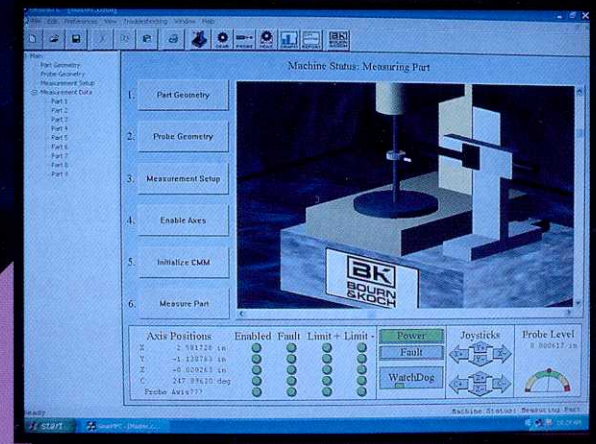

Roto-Check Gear Inspection System

BOURN&KOCH

Roto-Check

Roto-Check 30" Retrofit

Window Screen

New or Remanufacture/Retrofit of your M&M, ITW, Hofler and other inspection systems